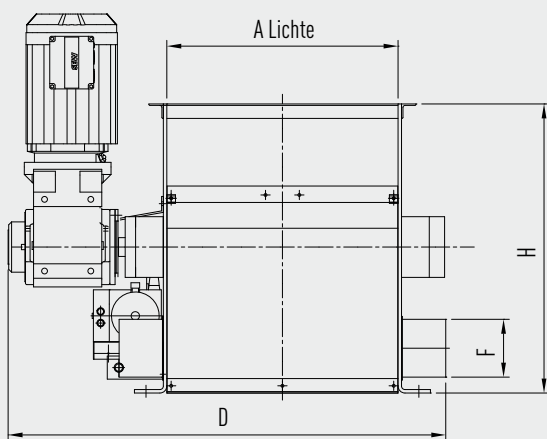

VAZ 800

TECHNOLOGY FOR A SUSTAINABLE TOMORROW

Shredding

APPLICATION

Solid wood waste (incl. short pieces), loose and light materials, such as film, packaging material, paper and plastic.

Vecoplan[®]

VAZ 800

TECHNOLOGY FOR A SUSTAINABLE TOMORROW

Shredding

Front view

Side view

DETAILS

			VAZ 800
Infeed opening	A	mm	800
	B	mm	1000
Overall dimensions	C	mm	2150
	D	mm	1515
Material outlet	F	mm	D=200
Height	H	mm	1000
	(H)	mm	1315
Motor power		kW	11

Subject to technical changes without notice / Detailed dimension drawings and load data available on request / Dated: 01/2013