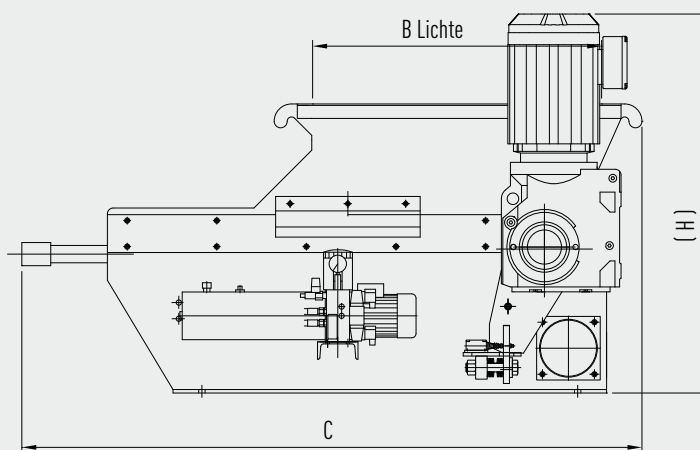

TECHNOLOGY FOR A SUSTAINABLE TOMORROW

Shredding

Front view

Side view

DETAILS

			VAZ 800
Infeed opening	A	mm	800
	B	mm	1000
Overall dimensions	C	mm	2150
	D	mm	1515
Material outlet	F	mm	D=200
Height	H	mm	1000
	(H)	mm	1315
Motor power		kW	11

Subject to technical changes without notice / Detailed dimension drawings and load data available on request / Dated: 01/2013